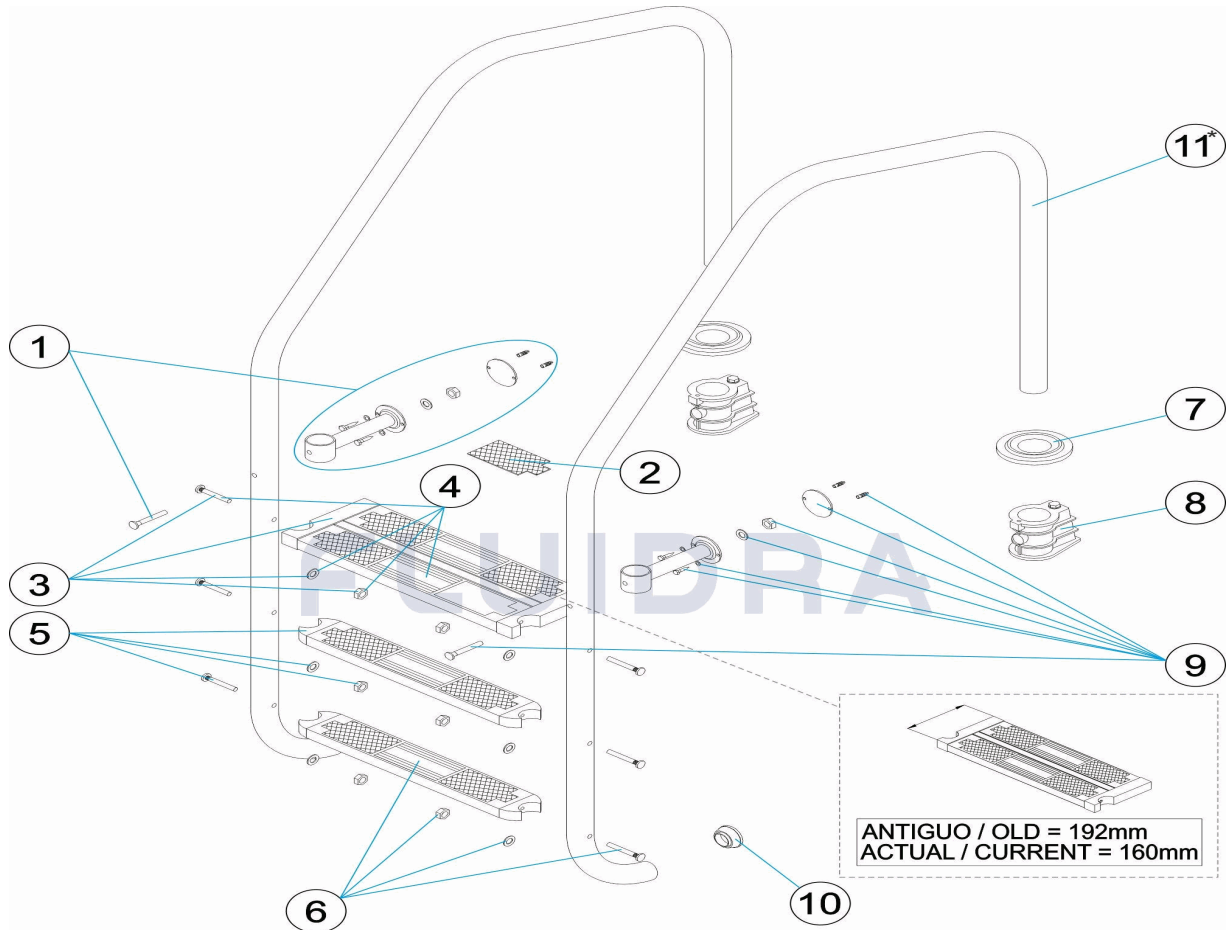

FRANCAIS

POS	CODE	DESCRIPTION	QUANTITE	POS	CODE	DESCRIPTION	QUANTITE
1	* 4401011003	SUPPORT MAIN COURANTE		7	4401010103	ENJOLIVEUR AISI 316	
1	* 4401010029	SUPPORT MAIN COURANTE		8	4401010101	ANCRAGE D'ÉCHELLE	
2	4401010108	PLAQUE NOIRE POUR MARCHÉ LUXE		9	4401011004	VISSERIE POUR SUPPORT	
3	* 4401010807	SUPPORT LATÉRAL DE SECURITE		10	4401010112	TAMPON D'ÉCHELLE	
3	* 4401010028	SUPPORT LATÉRAL DE SECURITE		11	* 07514R0200	MAIN COURANTE ECHELLE 2 MARCHES	
4	* 4401010805	MARCHÉ DE SECURITE AISI 316		11	* 07515R0200	MAIN COURANTE ECHELLE 3 MARCHES	
4	* 70662	MARCHÉ DE SECURITE		11	* 07516R0200	MAIN COURANTE ECHELLE 4 MARCHES	
5	4401013203	SUPPORT LATÉRAL DE MARCHÉ		11	* 07517R0200	MAIN COURANTE ECHELLE 5 MARCHES	
6	4401010104	MARCHÉ LUXE AISI 316					

CODE 07514, 07515, 07516, 07517

DESCRIPTION: LONG 1000 LADDER WITH SAFETY STEP

ANTIGUO / OLD = 192mm
ACTUAL / CURRENT = 160mm

ENGLISH

POS	CODE	DESCRIPTION	QUANTITY	POS	CODE	DESCRIPTION	QUANTITY
1	* 4401011003	HANDRAIL SUPPORT		7	4401010103	ESCUTCHEON 316	
1	* 4401010029	HANDRAIL SUPPORT		8	4401010101	LADDER ANCHOR	
2	4401010108	DELUXE TREAD END INSERT		9	4401011004	FLANGE SET FOR SUPPORT	
3	* 4401010807	SAFETY TREAD END SET		10	4401010112	LADDER END CAP	
3	* 4401010028	SAFETY TREAD END SET		11	* 07514R0200	HANDRAIL LADDER 2 STEP/HANDRAIL	
4	* 4401010805	SAFETY TREAD 316		11	* 07515R0200	HANDRAIL LADDER 3 STEP/HANDRAIL	
4	* 70662	SAFETY TREAD		11	* 07516R0200	HANDRAIL LADDER 4 STEP/HANDRAIL	
5	4401013203	STEP END CAP		11	* 07517R0200	HANDRAIL LADDER 5 STEP/HANDRAIL	
6	4401010104	DELUXE TREAD 316					